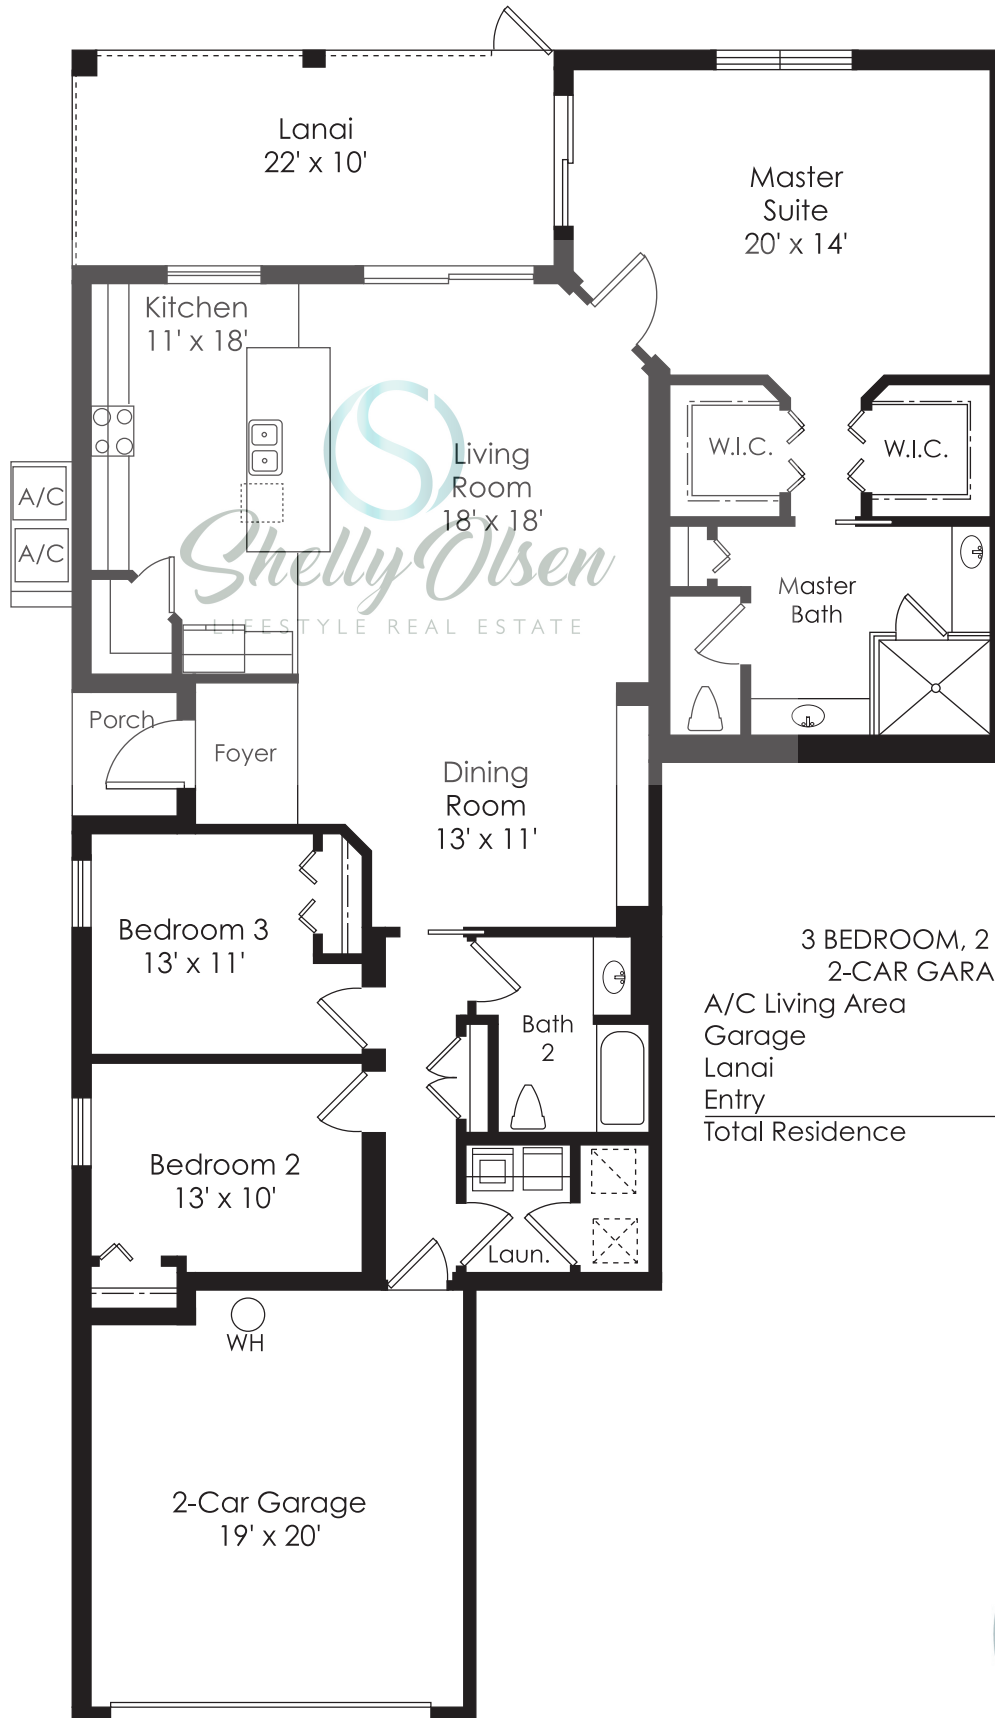

Coach Homes Arrowhead

3 BEDROOM, 2 BATH
2-CAR GARAGE

| | |
|------------------------|----------------------|
| A/C Living Area | 1,741 Sq. Ft. |
| Garage | 343 Sq. Ft. |
| Lanai | 225 Sq. Ft. |
| Entry | 29 Sq. Ft. |
| Total Residence | 2,338 Sq. Ft. |