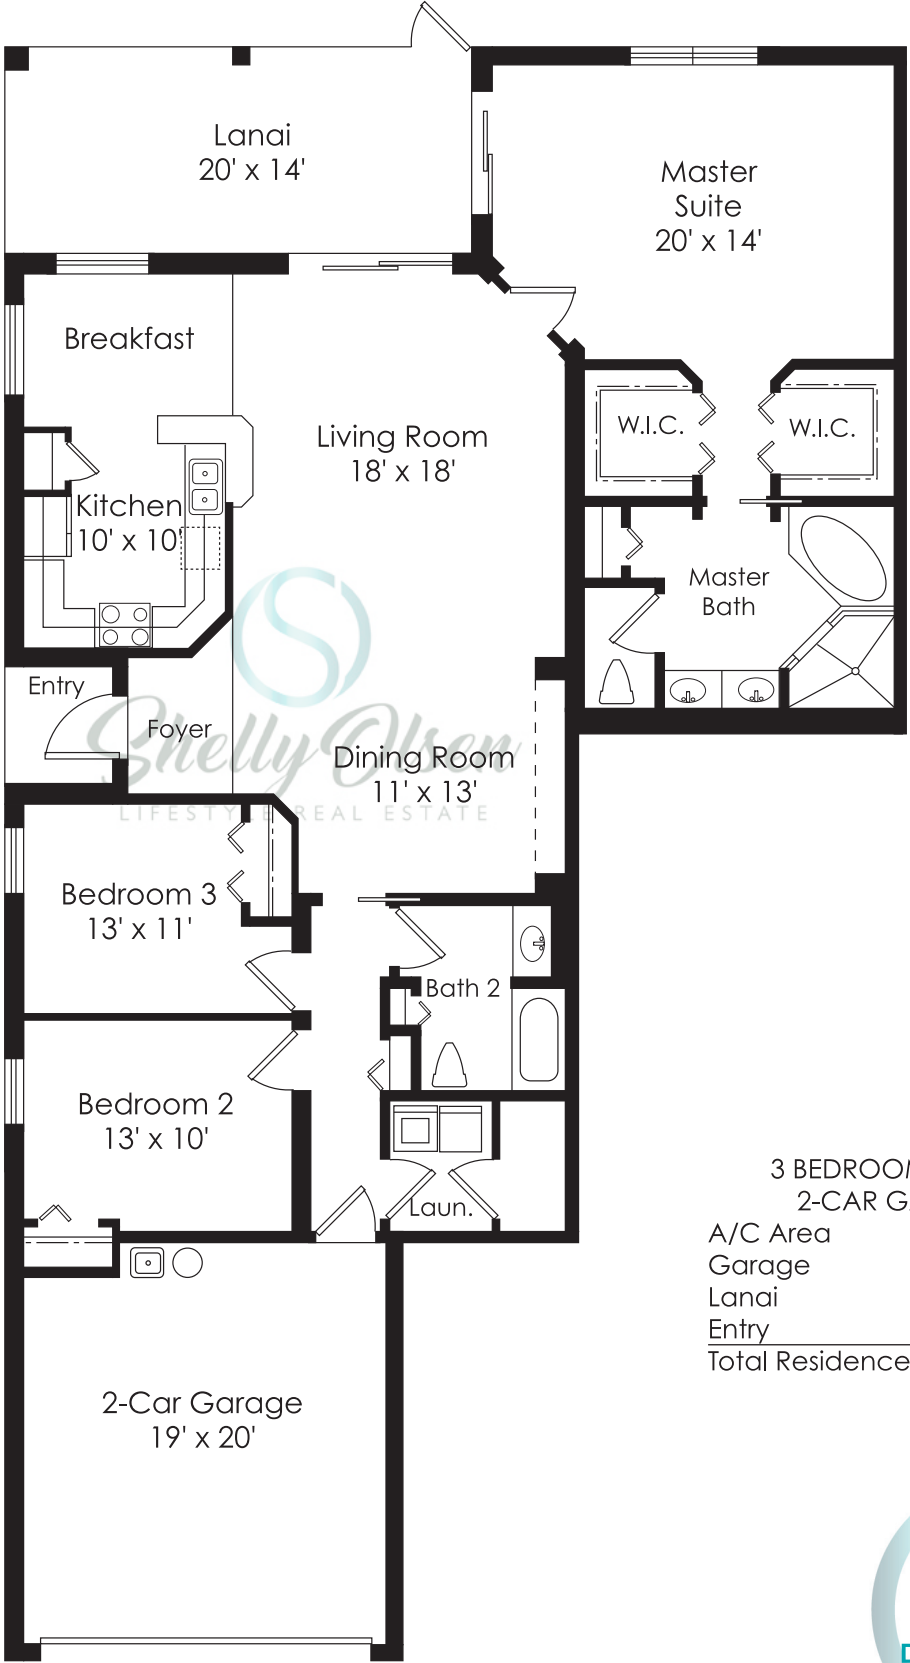

Coach Homes

First Floor Residence - The Florence

3 BEDROOM, 2 BATH	
2-CAR GARAGE	
A/C Area	1,883 Sq. Ft.
Garage	376 Sq. Ft.
Lanai	227 Sq. Ft.
Entry	29 Sq. Ft.
Total Residence	2,515 Sq. Ft.

Direct: 239.322.8457
solsen777@aol.com
www.ShellyOlsenRealtor.com