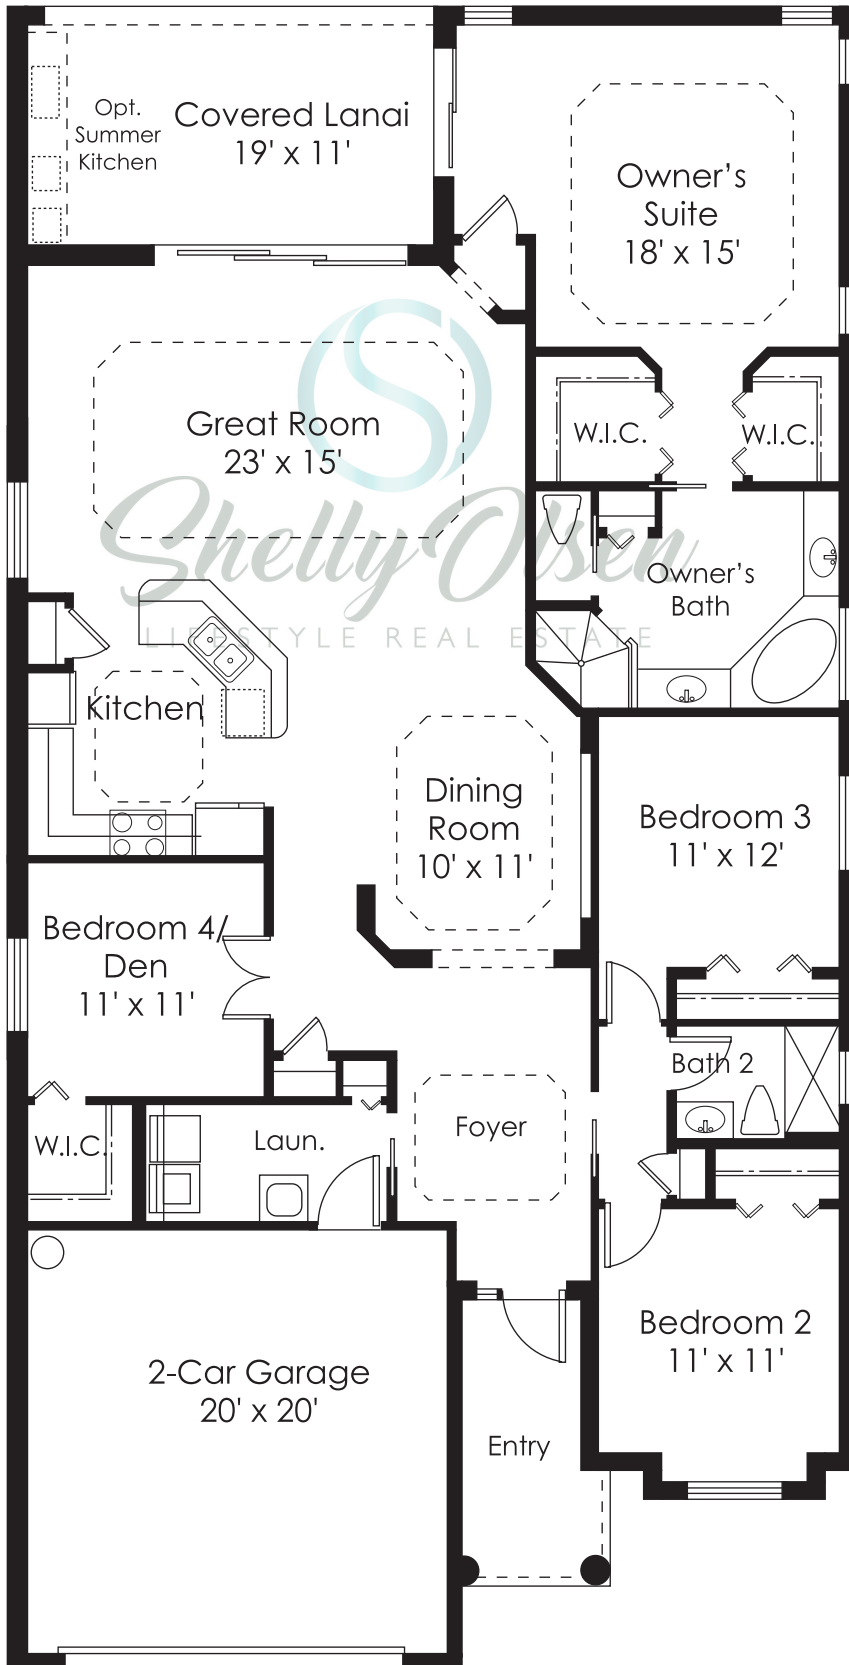

Executive Homes Cypress

4 BEDROOM, 2 BATH	
2-CAR GARAGE	
A/C Area	2,246 Sq. Ft.
Garage	439 Sq. Ft.
Lanai	227 Sq. Ft.
Entry	83 Sq. Ft.
Total Residence	2,995 Sq. Ft.

Direct: 239.322.8457
solsen777@aol.com
www.ShellyOlsenRealtor.com