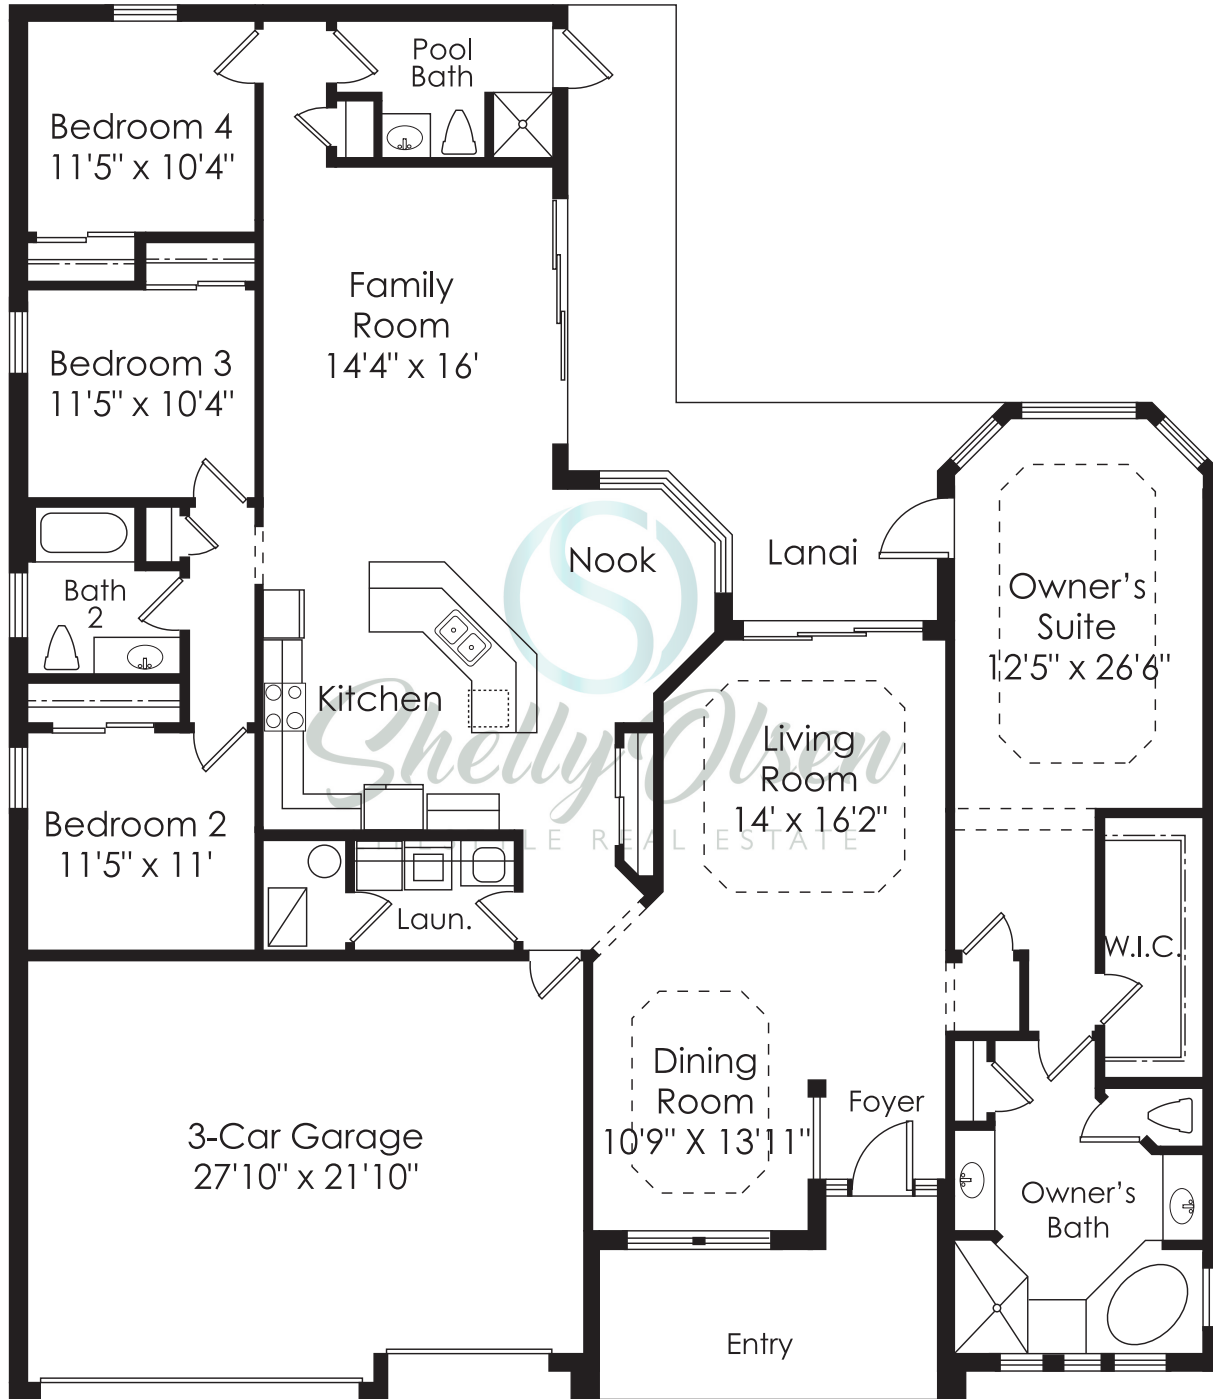

Estate Homes Coquina

4 BEDROOM, 3 BATH
3-CAR GARAGE

A/C Area	2,553 Sq. Ft.
Garage	608 Sq. Ft.
Lanai	258 Sq. Ft.
Entry	150 Sq. Ft.
Total Residence	3,569 Sq. Ft.