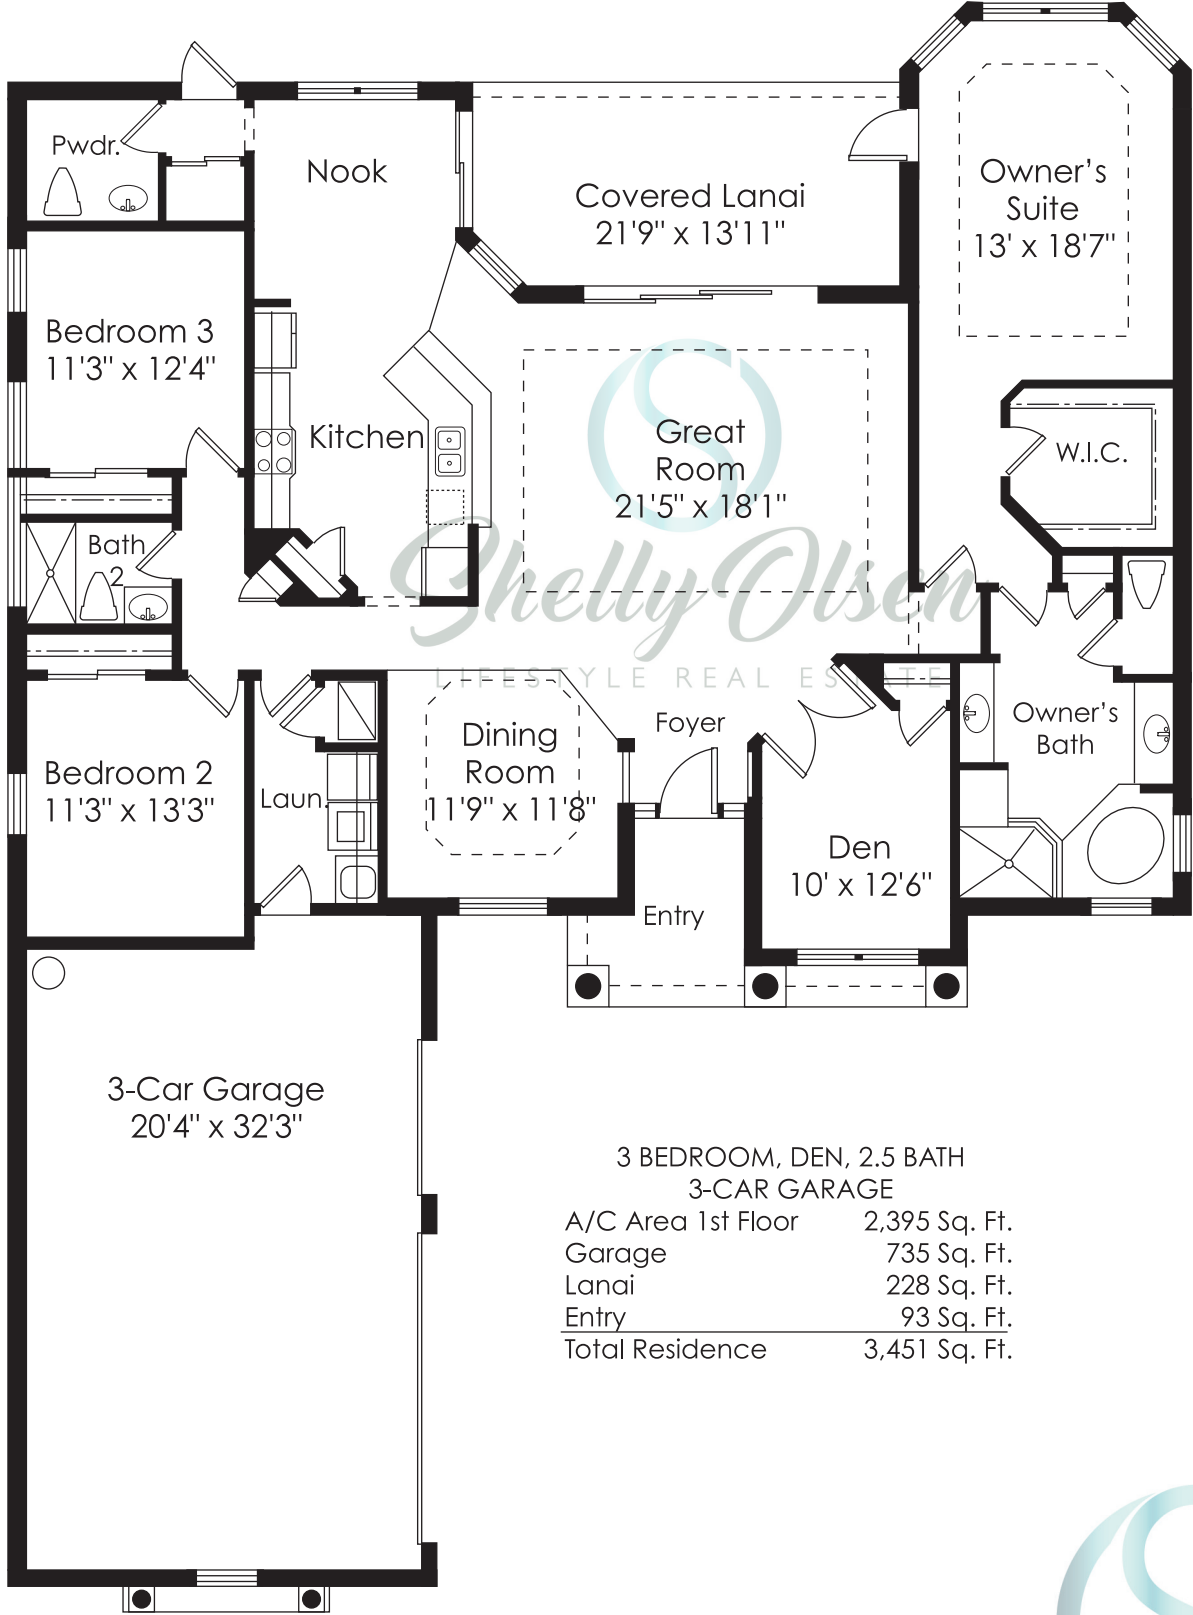

Estate Homes Aster

3 BEDROOM, DEN, 2.5 BATH
3-CAR GARAGE

A/C Area 1st Floor	2,395 Sq. Ft.
Garage	735 Sq. Ft.
Lanai	228 Sq. Ft.
Entry	93 Sq. Ft.
Total Residence	3,451 Sq. Ft.

Direct: 239.322.8457
solsen777@aol.com
www.ShellyOlsenRealtor.com