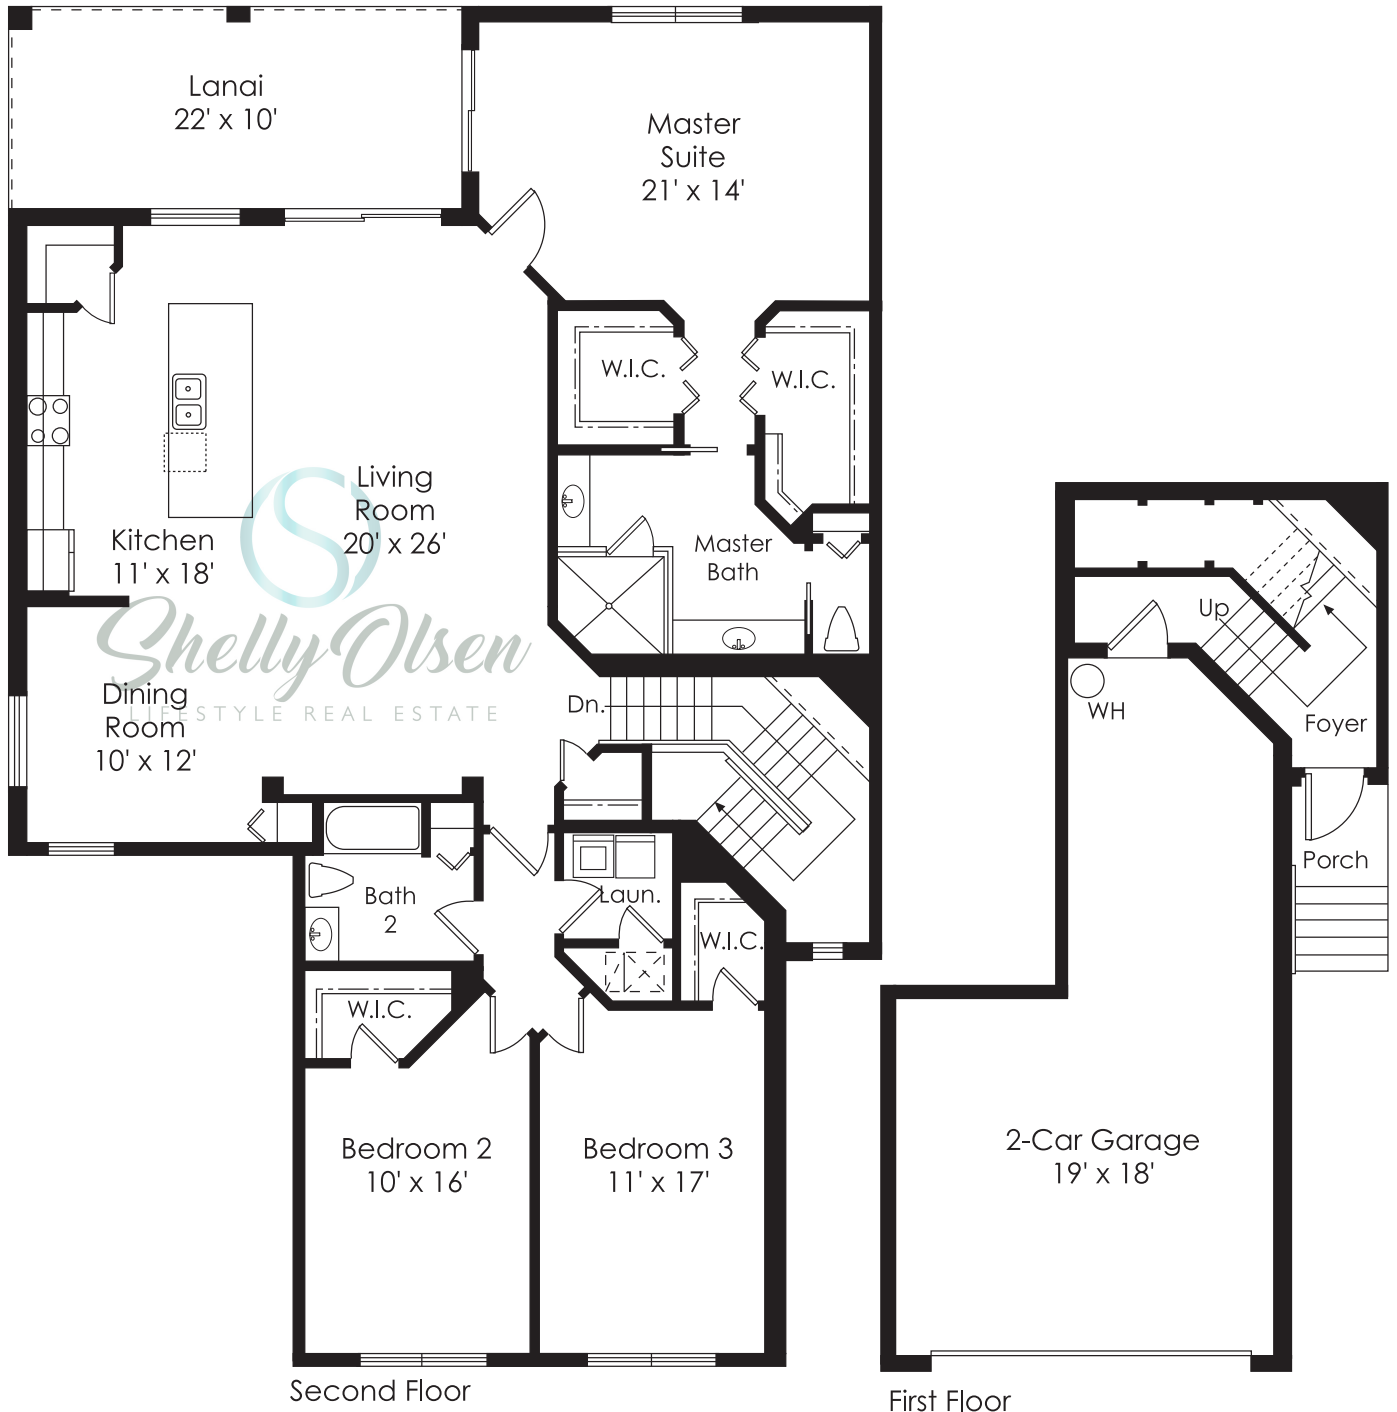

Coach Homes Bay Creek

| | |
|---|----------------------|
| 3 BEDROOM, 2 BATH 2-CAR GARAGE | |
| A/C Living Area | 2,110 Sq. Ft. |
| Garage | 499 Sq. Ft. |
| Lanai | 225 Sq. Ft. |
| Entry | 24 Sq. Ft. |
| Total Residence | 2,858 Sq. Ft. |