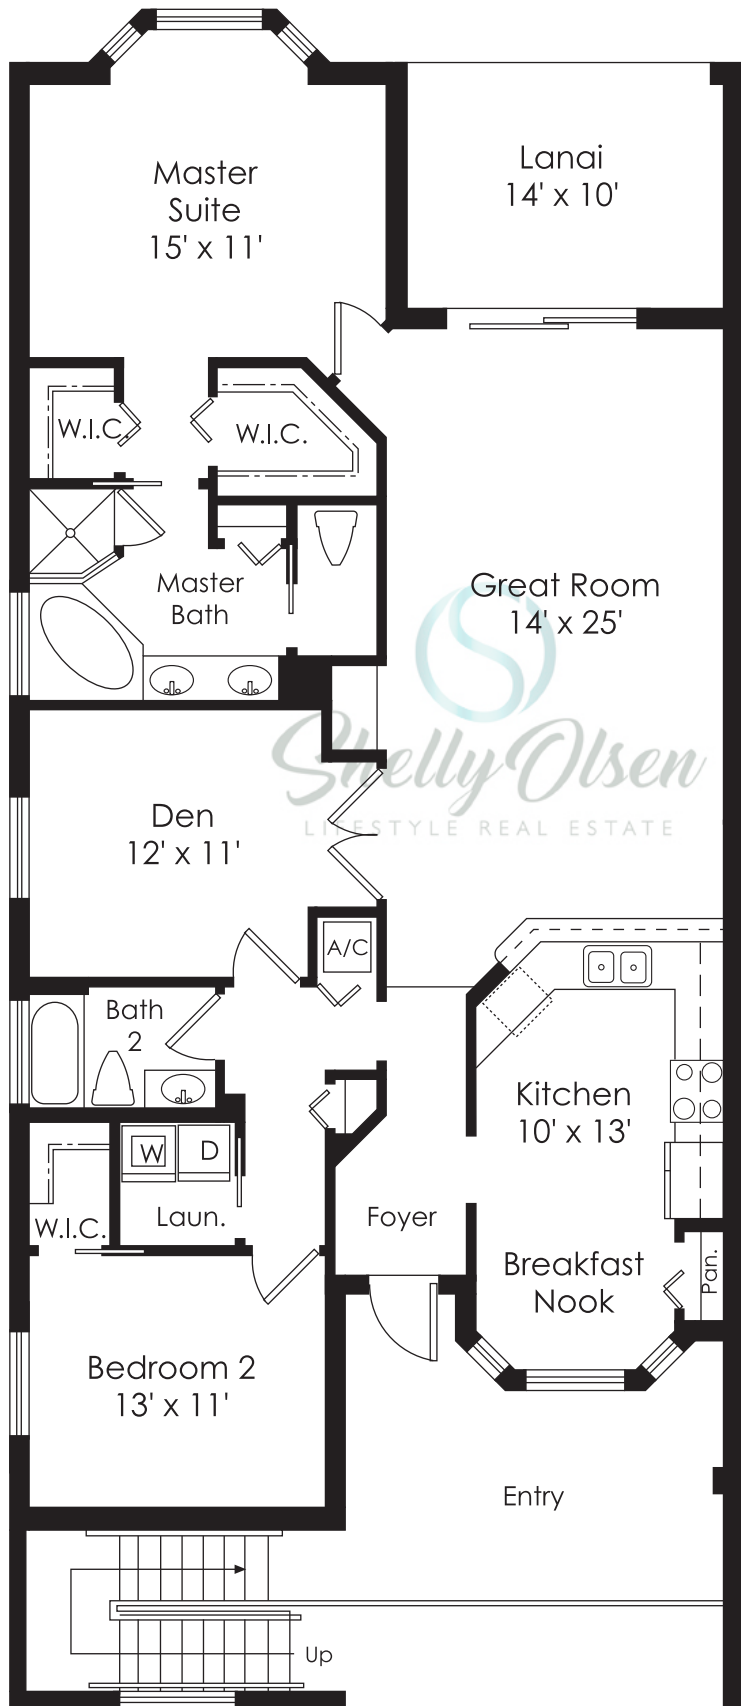

# Veranda Condominiums The Arabella

Shelly Olsen  
LIFESTYLE REAL ESTATE

2 BEDROOM, 2 BATH, DEN  
1-CAR GARAGE  
Enclosed Area 1,569 Sq. Ft.  
Lanai 139 Sq. Ft.  
Entry 178 Sq. Ft.  
Total Residence 1,886 Sq. Ft.