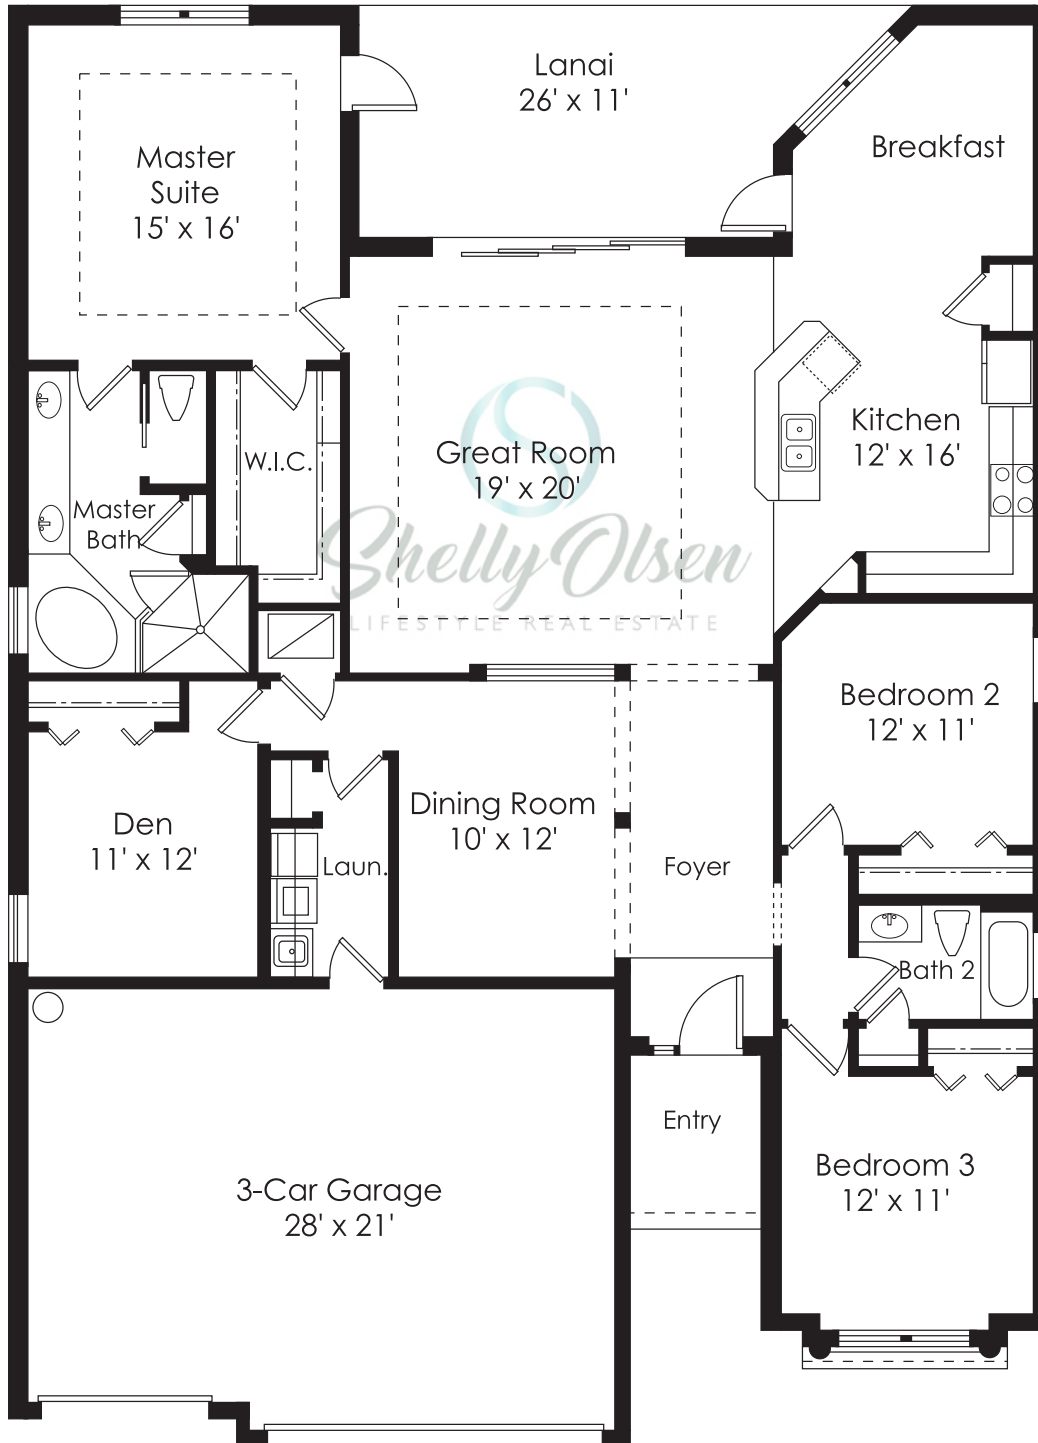

Manor Homes The Princeton

4 BEDROOM, 2 BATH
3-CAR GARAGE

A/C Area	2,244 Sq. Ft.
Garage	620 Sq. Ft.
Lanai	237 Sq. Ft.
Entry	49 Sq. Ft.
Total Residence	3,150 Sq. Ft.

Direct: 239.322.8457
solsen777@aol.com
www.ShellyOlsenRealtor.com