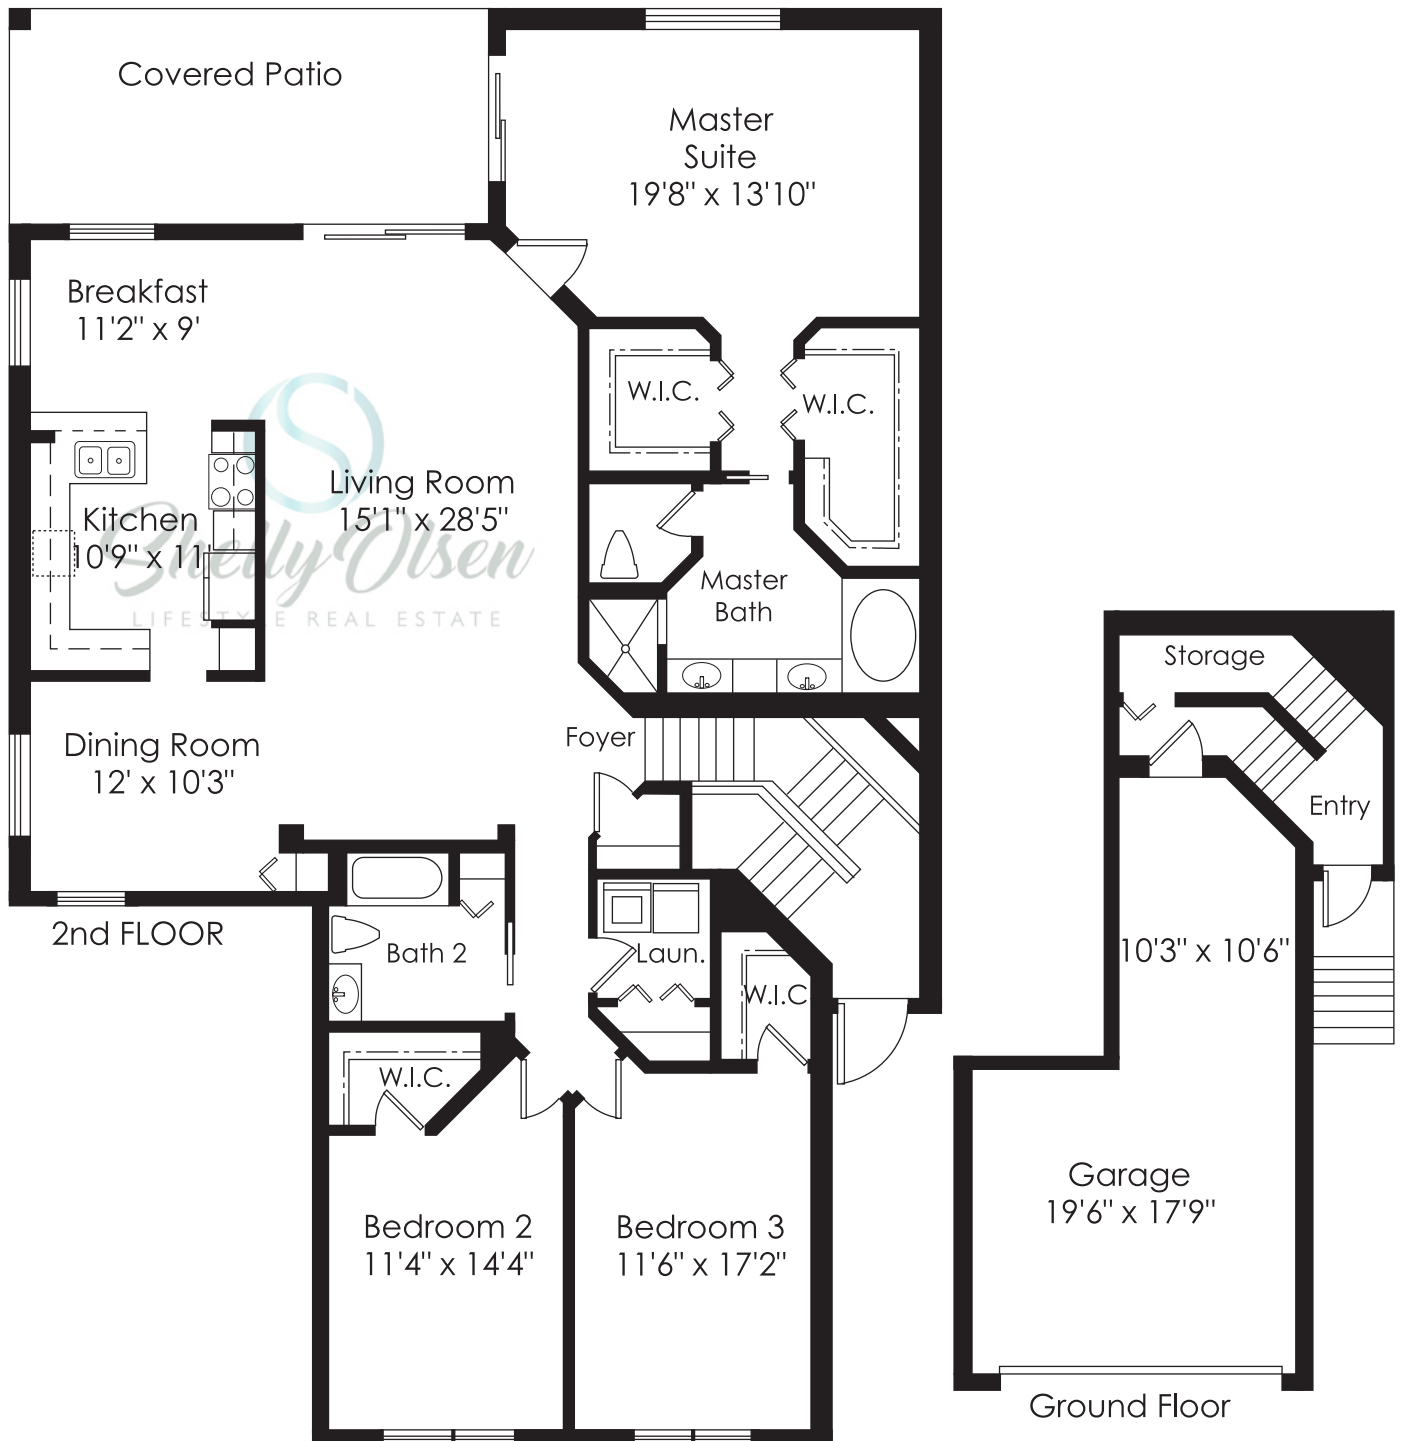

Coach Homes Second Floor Residence - The Verona

3 BEDROOM, 2 BATH	
3-CAR TANDEM GARAGE	
A/C Area	2,110 Sq. Ft.
Garage	499 Sq. Ft.
Covered Patio	125 Sq. Ft.
Entry	24 Sq. Ft.
Total Residence	2,558 Sq. Ft.