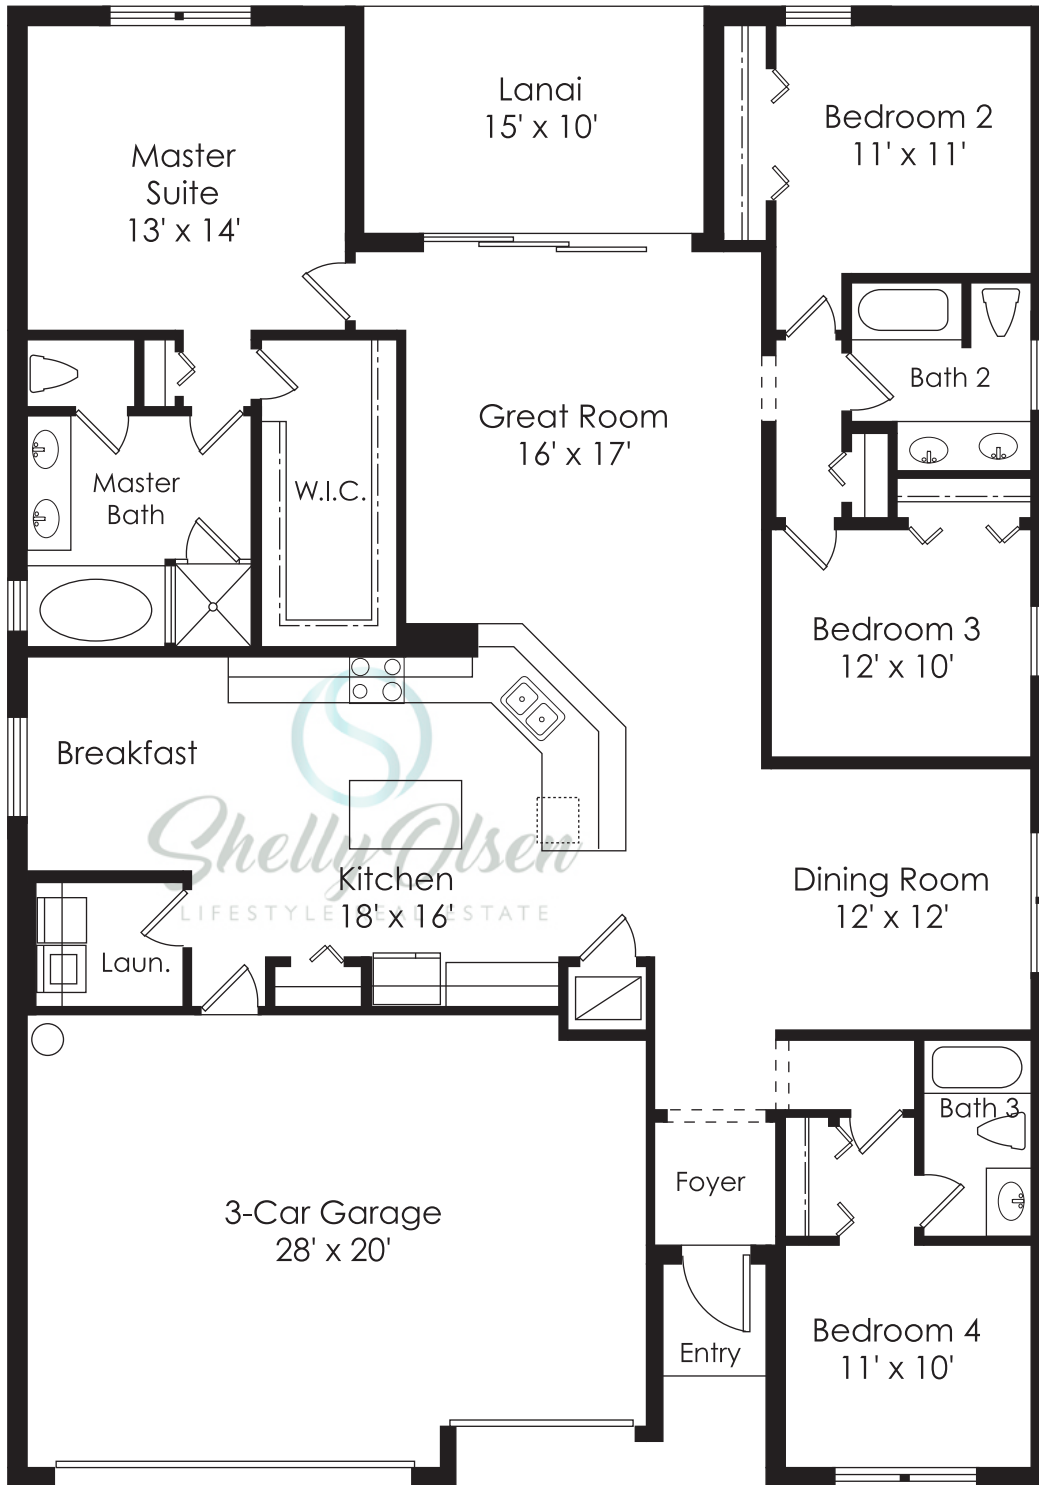

# Manor Homes The Stanford

4 BEDROOM, 3 BATH  
3-CAR GARAGE

|                        |                      |
|------------------------|----------------------|
| A/C Area               | 2,267 Sq. Ft.        |
| Garage                 | 595 Sq. Ft.          |
| Lanai                  | 153 Sq. Ft.          |
| Entry                  | 23 Sq. Ft.           |
| <b>Total Residence</b> | <b>3,038 Sq. Ft.</b> |