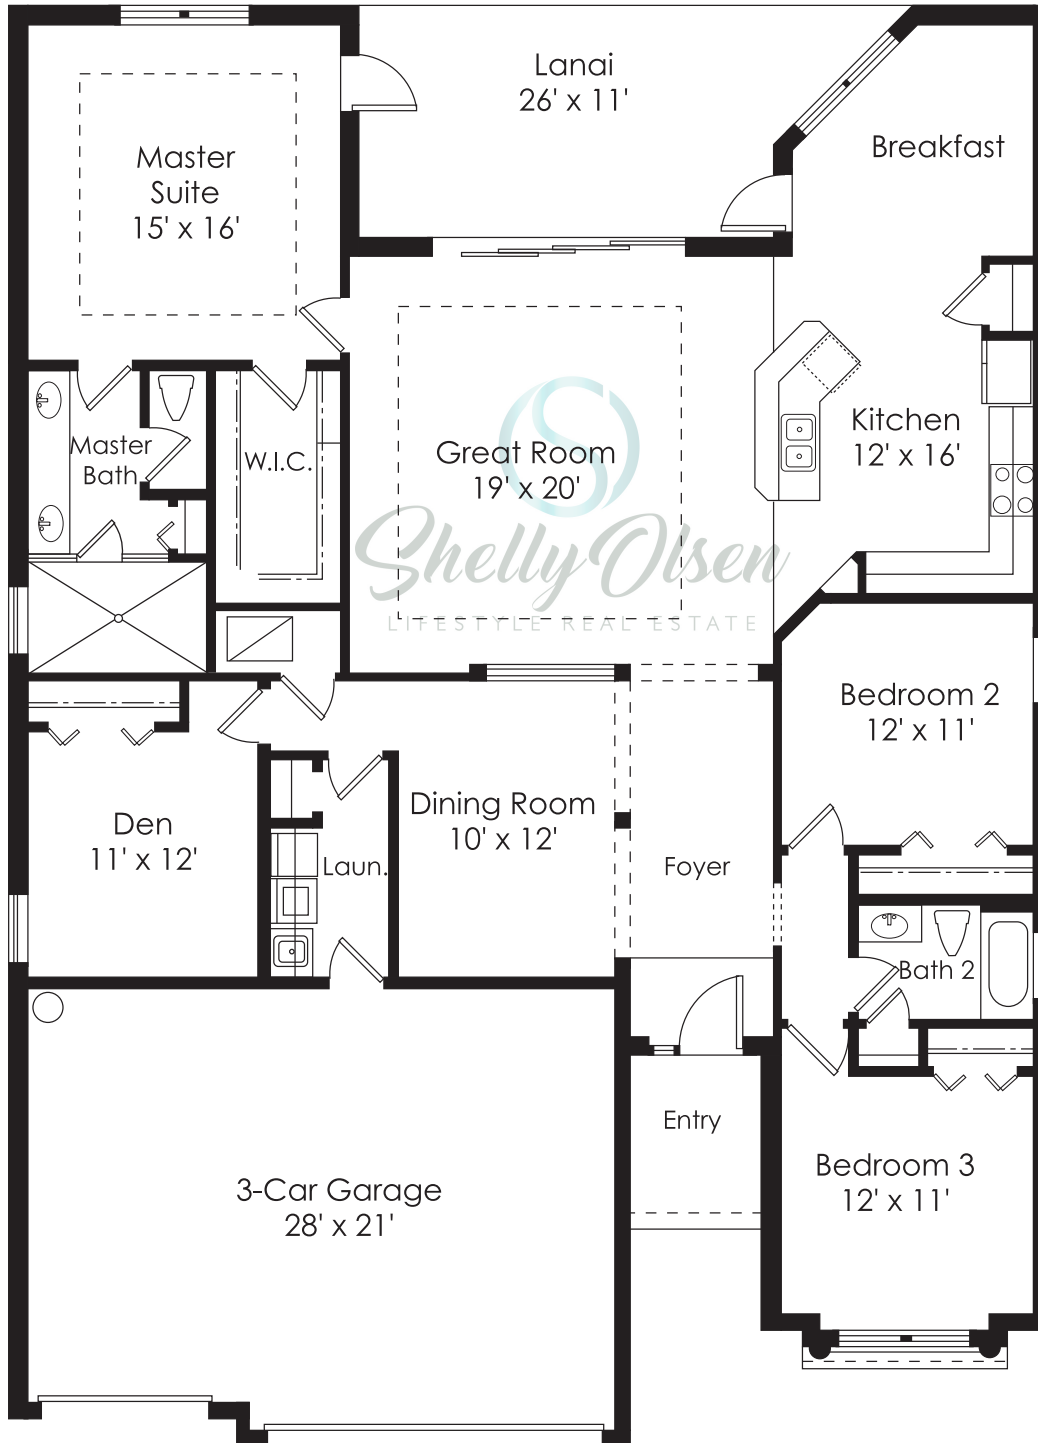

Manor Homes The Princeton

4 BEDROOM, 2 BATH
3-CAR GARAGE

A/C Area	2,244 Sq. Ft.
Garage	620 Sq. Ft.
Lanai	237 Sq. Ft.
Entry	49 Sq. Ft.
Total Residence	3,150 Sq. Ft.

Direct: 239.322.8457
solsen777@aol.com
www.ShellyOlsenRealtor.com