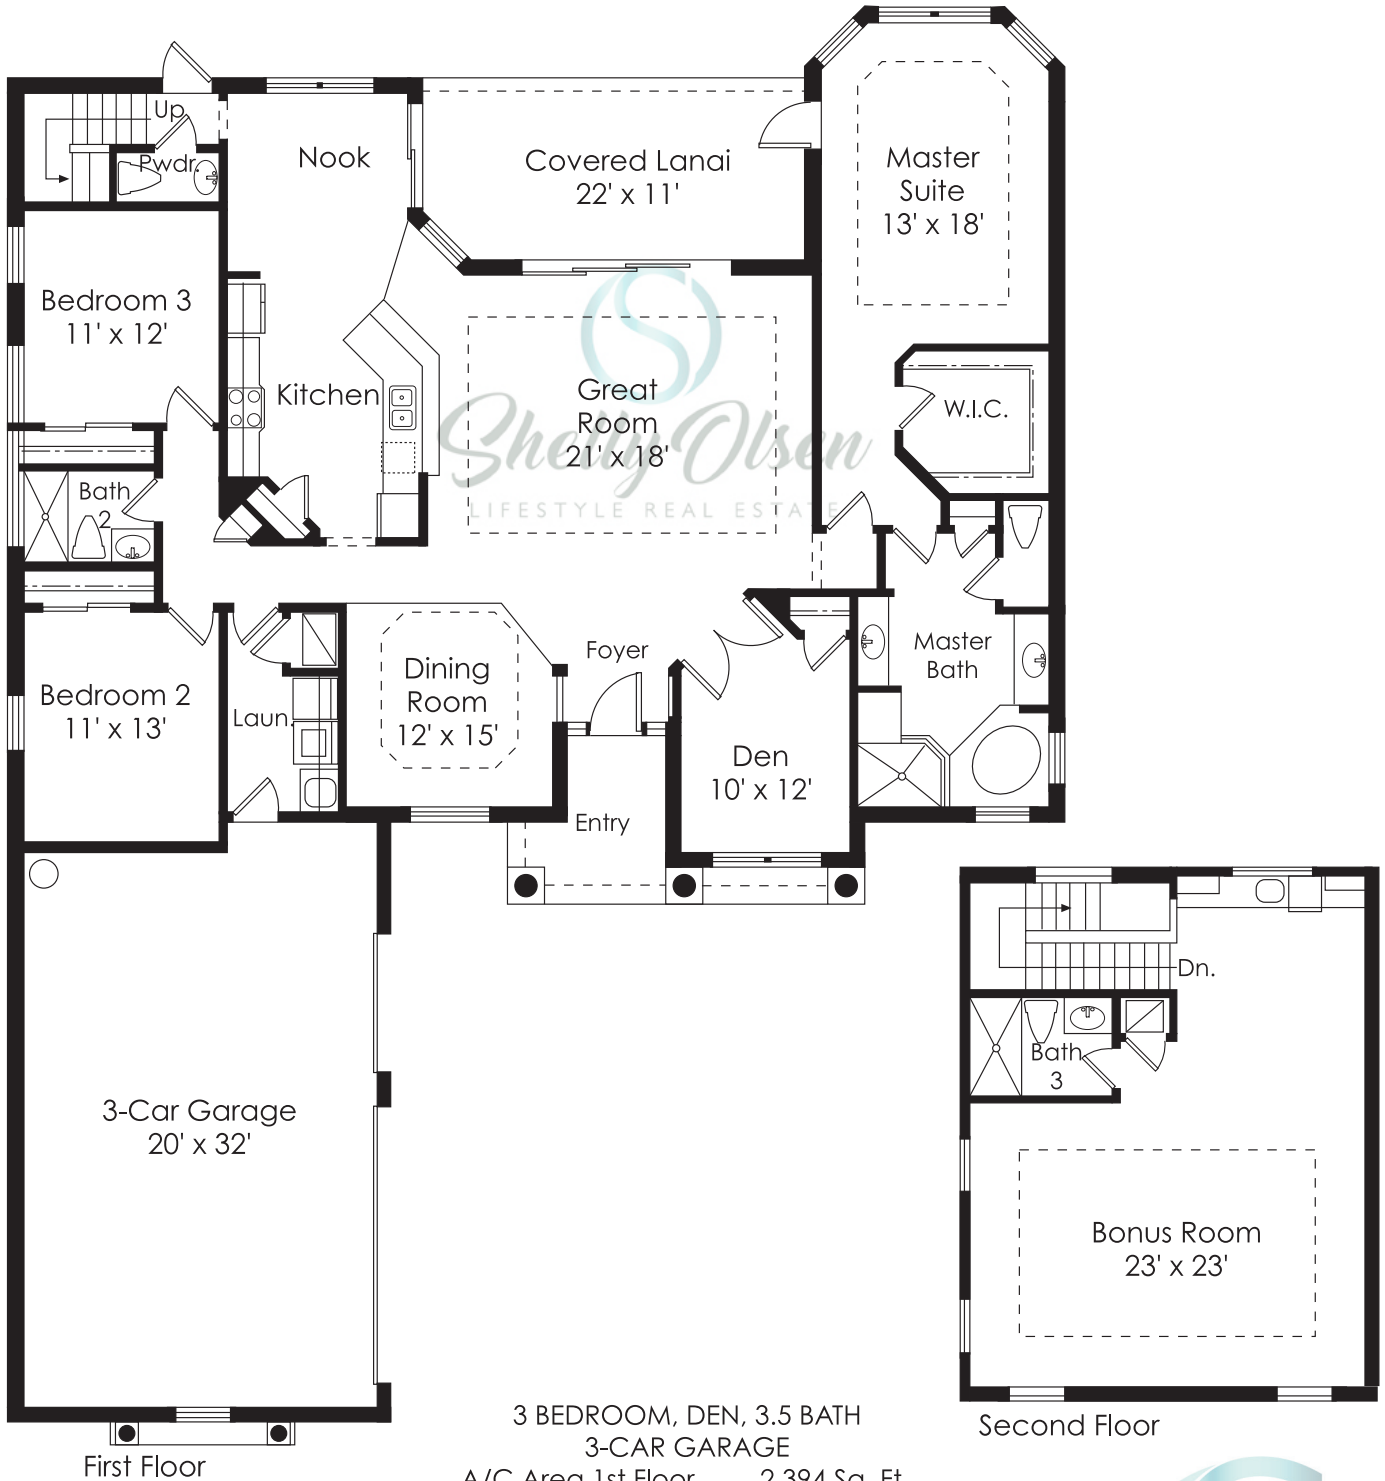

Estate Homes The Napoli Grande

3 BEDROOM, DEN, 3.5 BATH
3-CAR GARAGE

A/C Area 1st Floor	2,394 Sq. Ft.
A/C Area 2nd Floor	631 Sq. Ft.
Total A/C Area	3,025 Sq. Ft.
Garage	743 Sq. Ft.
Lanai	228 Sq. Ft.
Entry	93 Sq. Ft.
Total Residence	4,089 Sq. Ft.