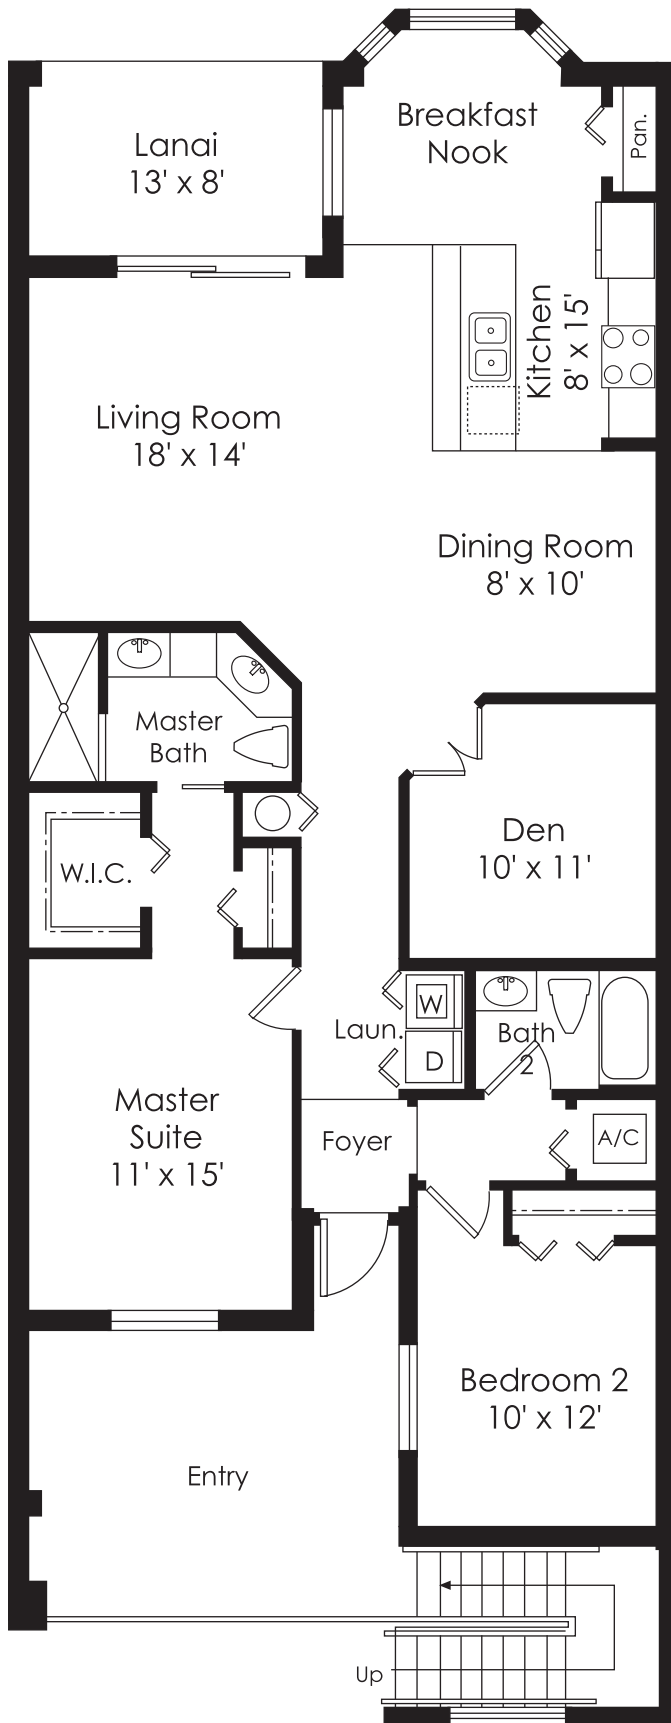

Veranda Condominiums The Diangelo

2 BEDROOM, 2 BATH, DEN
1-CAR GARAGE

Enclosed Area	1,366 Sq. Ft.
Lanai	101 Sq. Ft.
Entry	213 Sq. Ft.
Total Residence	1,680 Sq. Ft.