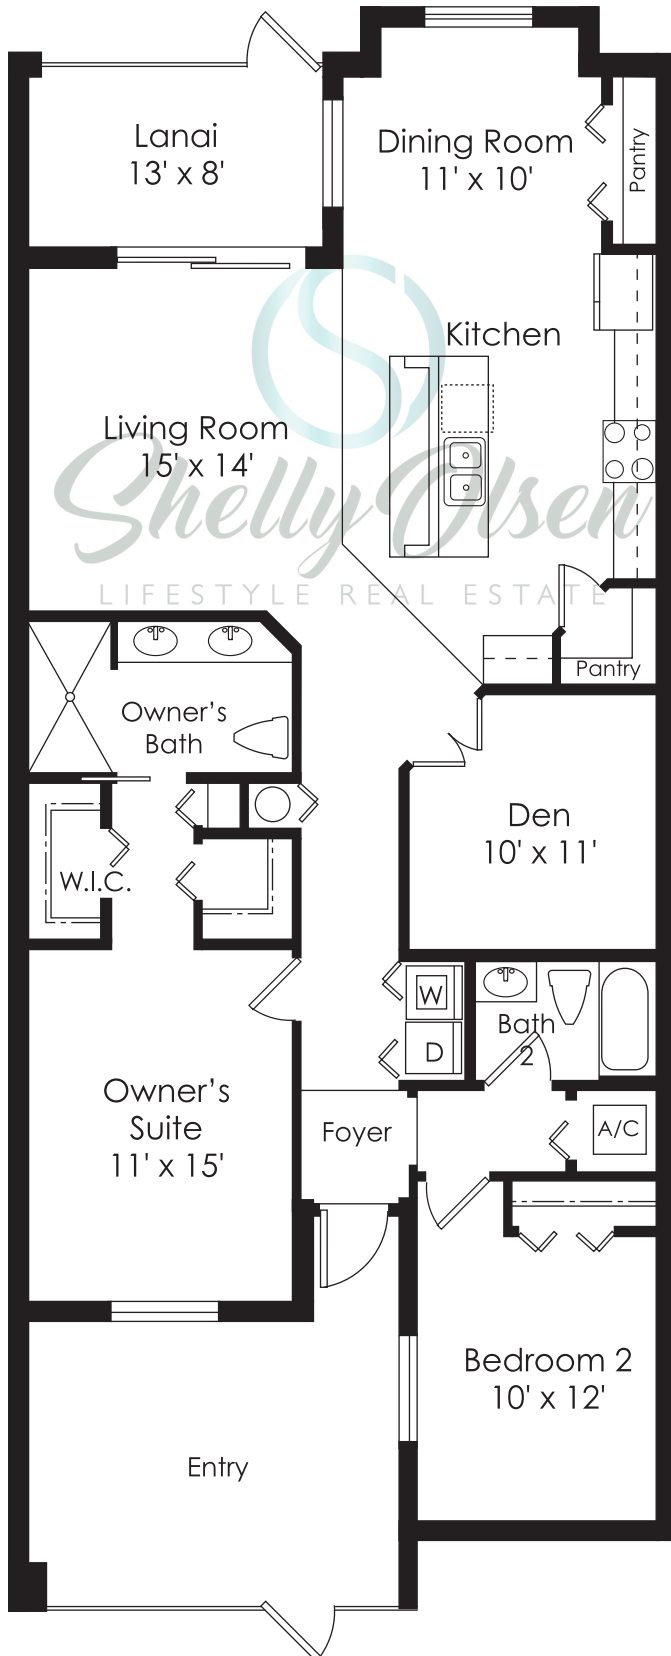

Veranda Condominiums The Diangelo II

2 BEDROOM, 2 BATH, DEN
1-CAR GARAGE

Enclosed Area	1,366 Sq. Ft.
Lanai	101 Sq. Ft.
Entry	213 Sq. Ft.
Total Residence	1,680 Sq. Ft.

Direct: 239.322.8457
solsen777@aol.com
www.ShellyOlsenRealtor.com