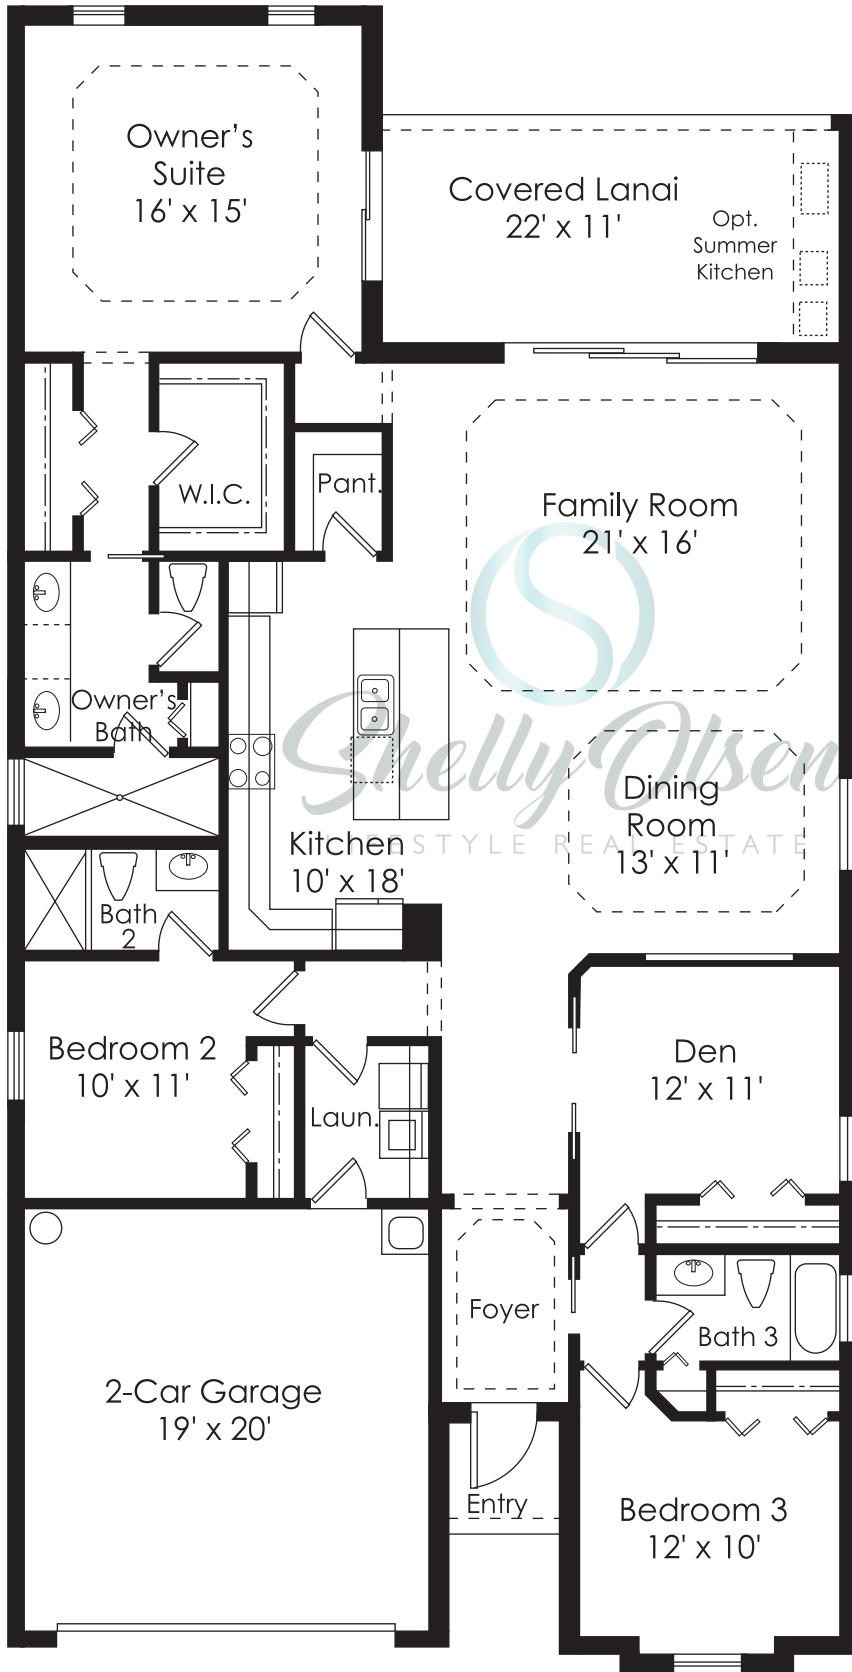

Executive Homes Calusa

3 BEDROOM, DEN, 3 BATH
2-CAR GARAGE

A/C Area	2,247 Sq. Ft.
Garage	420 Sq. Ft.
Lanai	242 Sq. Ft.
Entry	28 Sq. Ft.
Total Residence	2,937 Sq. Ft.

Direct: 239.322.8457
solsen777@aol.com
www.ShellyOlsenRealtor.com