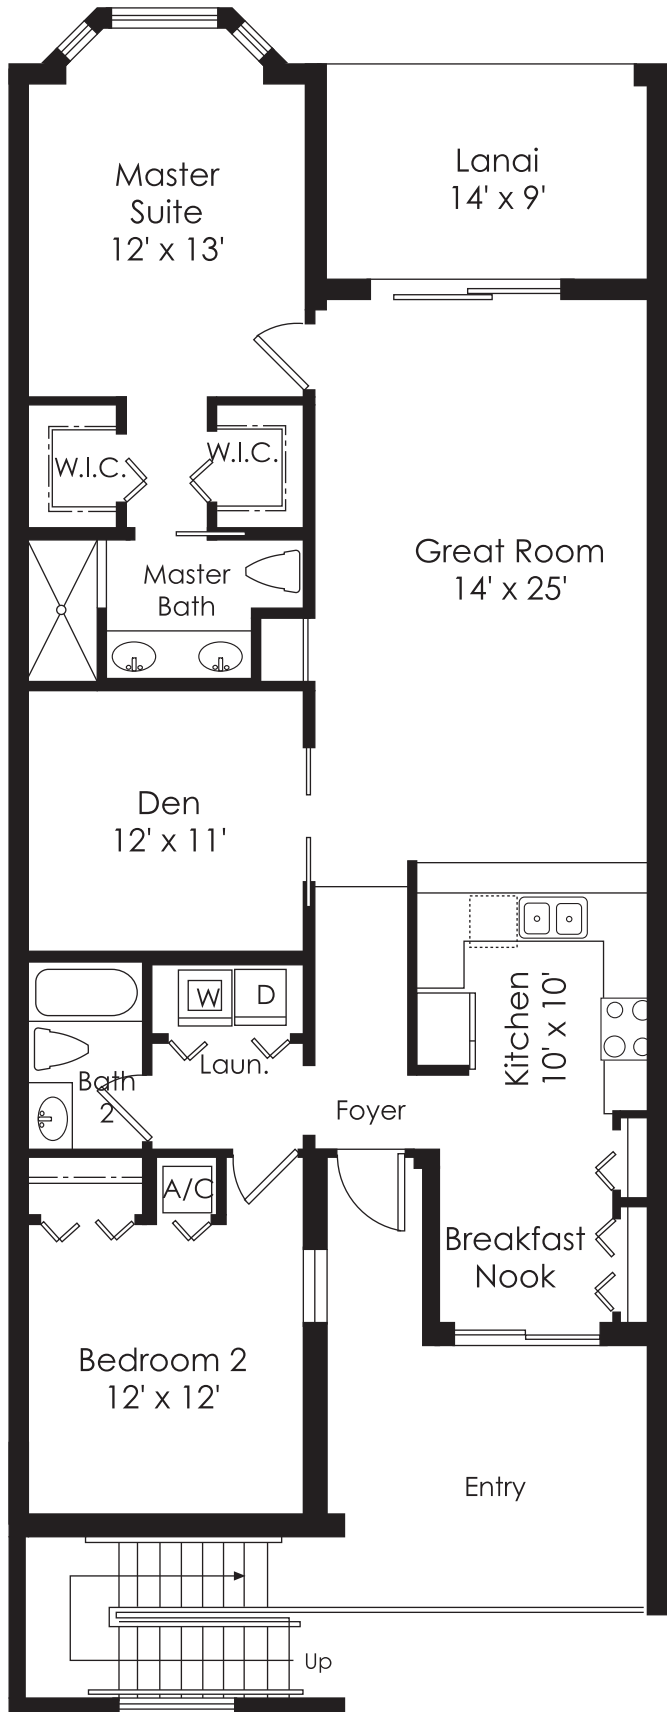

Veranda Condominiums The Bromelia

2 BEDROOM, 2 BATH, DEN
1-CAR GARAGE

Enclosed Area	1,355 Sq. Ft.
Lanai	123 Sq. Ft.
Entry	190 Sq. Ft.
Total Residence	1,668 Sq. Ft.