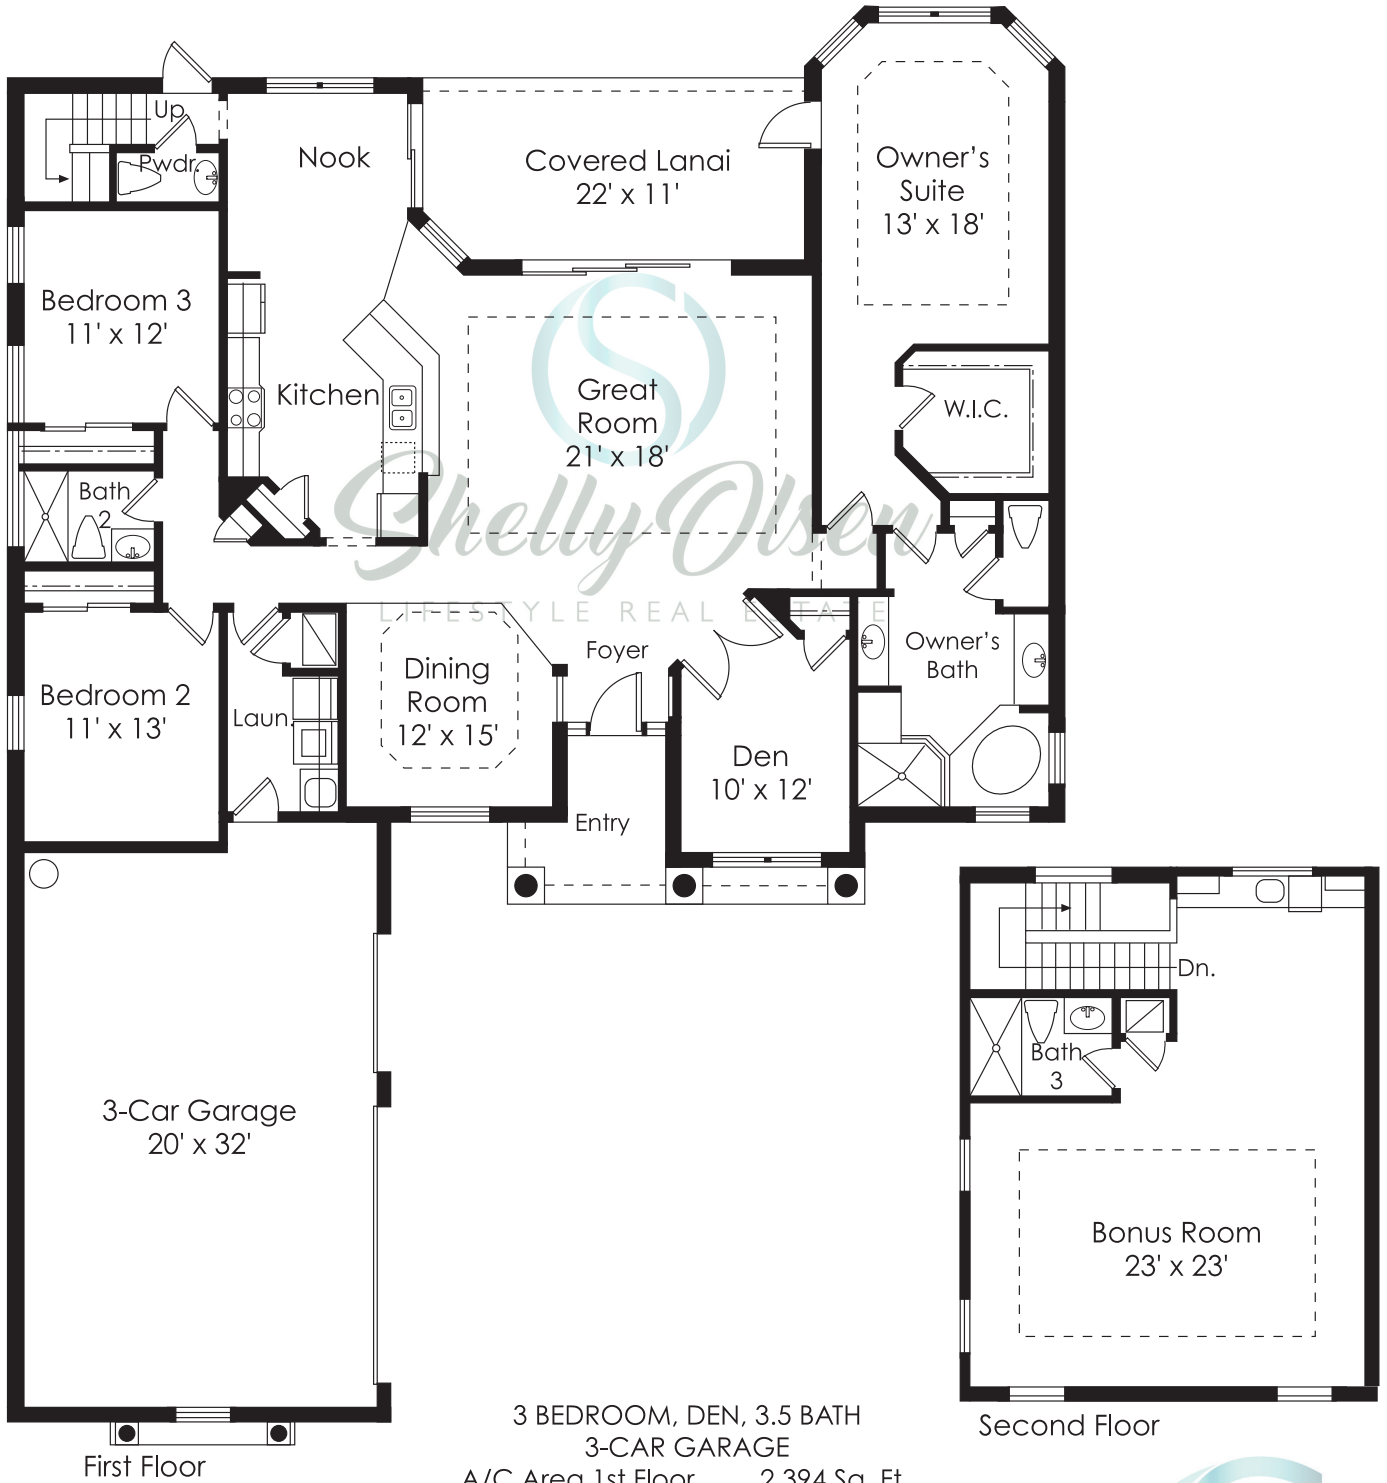

# Estate Homes Aster Grande

3 BEDROOM, DEN, 3.5 BATH  
3-CAR GARAGE

A/C Area 1st Floor	2,394 Sq. Ft.
A/C Area 2nd Floor	631 Sq. Ft.
Total A/C Area	3,025 Sq. Ft.
Garage	735 Sq. Ft.
Lanai	228 Sq. Ft.
Entry	93 Sq. Ft.
Total Residence	4,081 Sq. Ft.