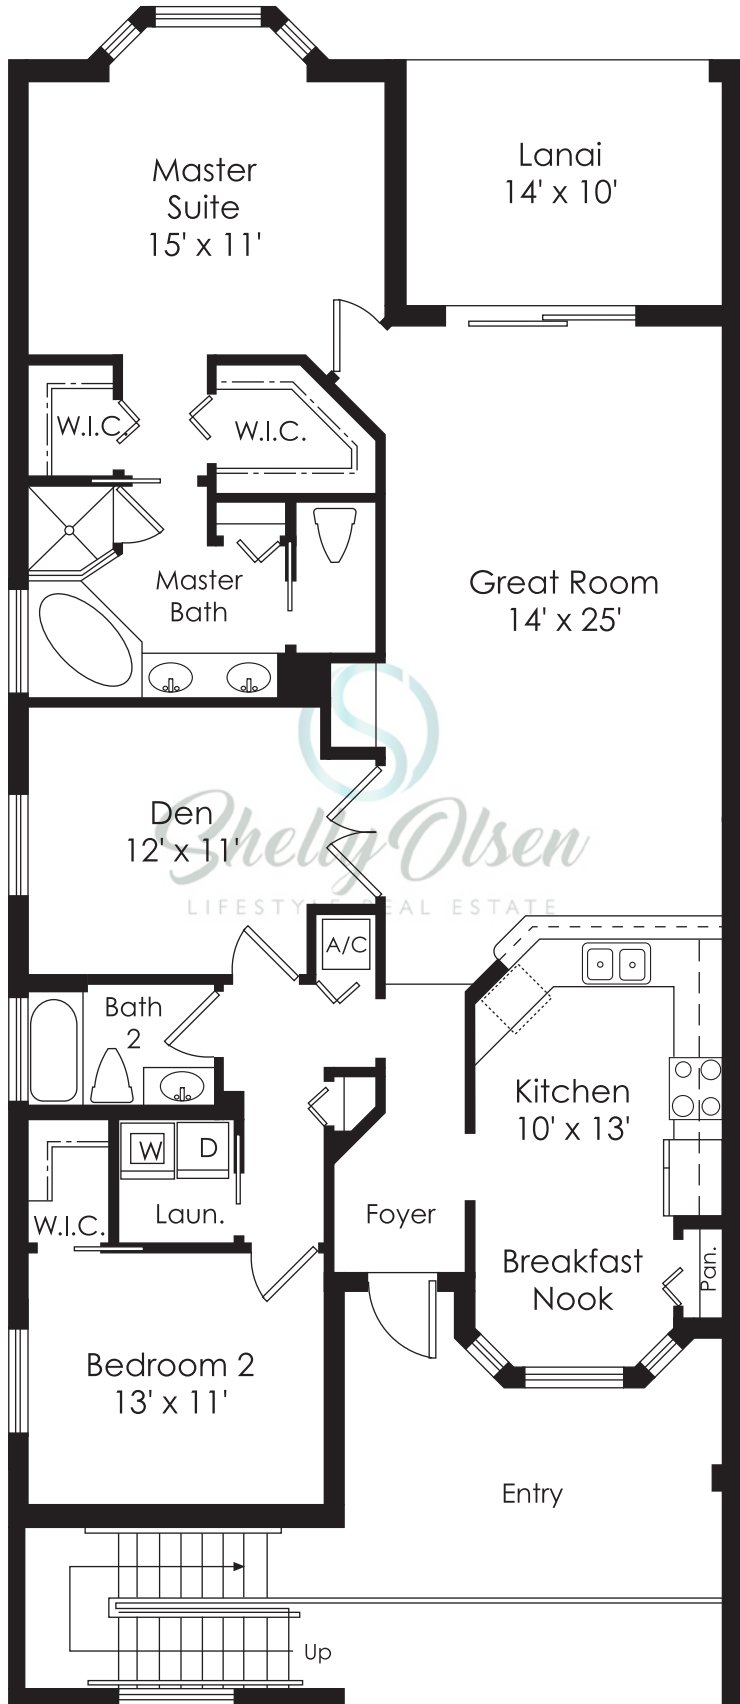

Veranda Condominiums The Diangelo

2 BEDROOM, 2 BATH, DEN
1-CAR GARAGE

Enclosed Area	1,366 Sq. Ft.
Lanai	101 Sq. Ft.
Entry	213 Sq. Ft.
Total Residence	1,680 Sq. Ft.